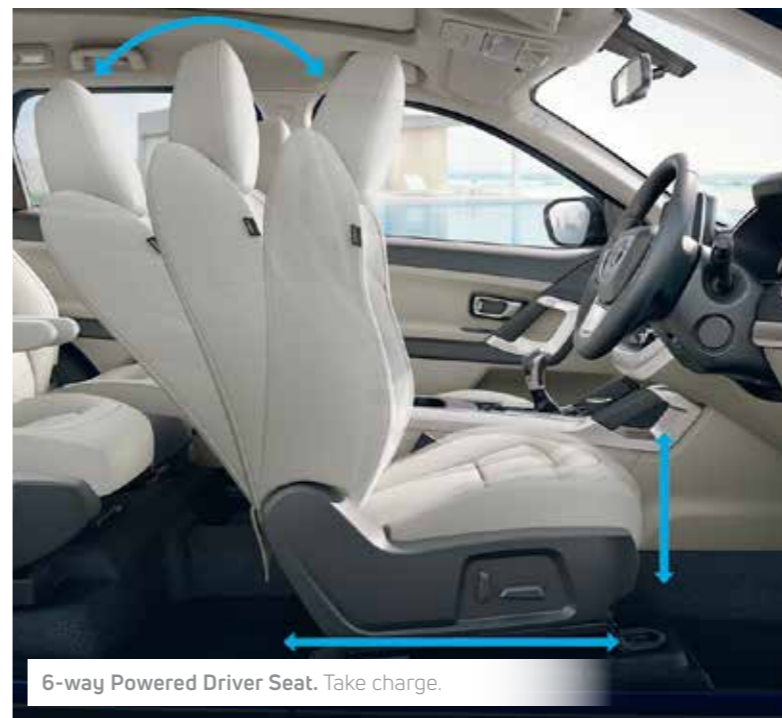

Signature Ashwood Dashboard. Opulence in every surface.

6-way Powered Driver Seat. Take charge.

Panoramic Sunroof. Views like no other.

More of Grand Lifestyle

Automatic Headlamps | Electrical Outer Mirrors with Auto Fold | Push Button Start | Rain Sensing Wipers | Captain Seats