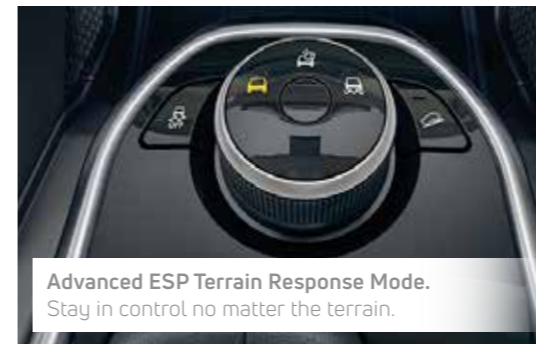

6-Speed Automatic Transmission. For an effortless driving experience.

170 PS Kryotec Diesel Engine.
Robust power for your SUV.

Advanced ESP Terrain Response Mode.
Stay in control no matter the terrain.

Steering Wheel with Tilt & Telescopic Adjustment.