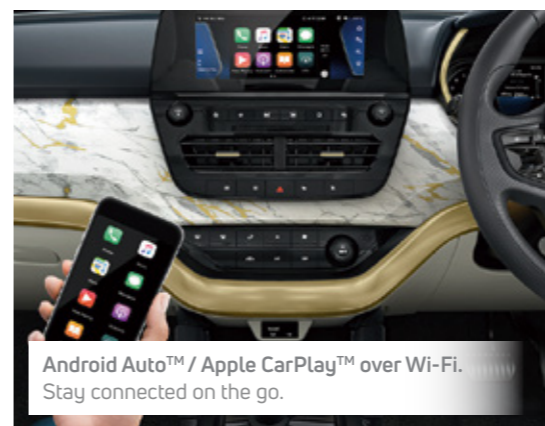

Piano Black Grille with Safari Mascot. Sport a rugged yet suave look.

Piano Black Roof Rails*. Add a sleek, dynamic look.

More of Adventure | Piano Black Outer Door Handles | Dark Chrome & Piano Black Interior Pack | Charcoal Grey Skid Plates

Ventilated Seats in 1st and 2nd Row.*
A new level of indulgence.

Diamond Quilted Genuine Leather Seats with #Gold Embroidery.
Genuine comfort meets genuine class.

Android Auto™ / Apple CarPlay™ over Wi-Fi.
Stay connected on the go.