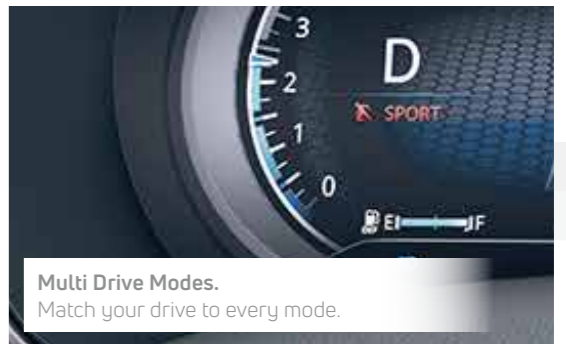

6-Speed Automatic Transmission. For an effortless driving experience.

170 PS Kryotec Diesel Engine.
Robust power for your SUV.

Advanced ESP Terrain Response Mode.
Stay in control no matter the terrain.

Steering Wheel with Tilt & Telescopic Adjustment.

Multi Drive Modes.
Match your drive to every mode.

More of Impeccable Performance

Cruise Control | Advanced Electronically Controlled Variable Geometry Turbocharger (eVGT) | Lightweight and Low Friction