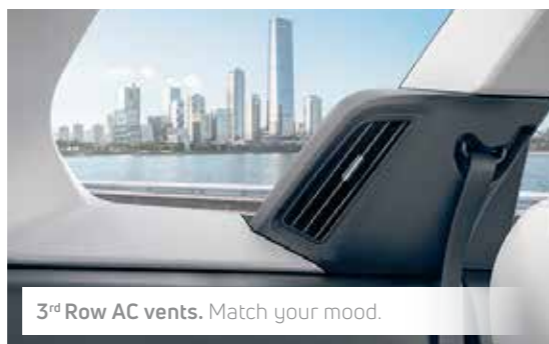

3rd Row Cup Holder.

3rd Row AC vents. Match your mood.