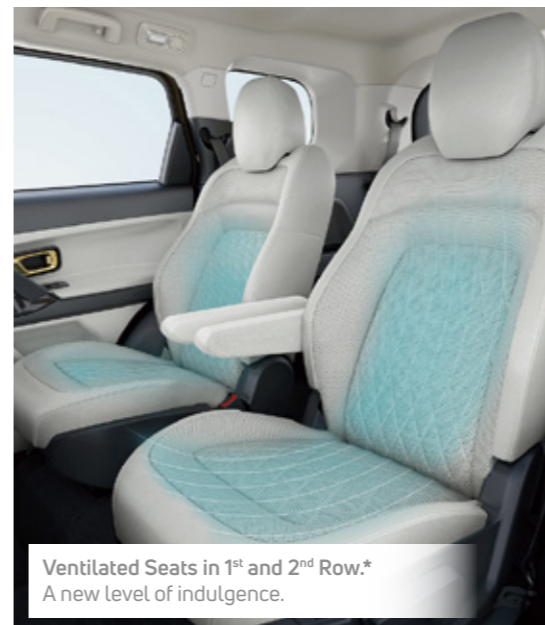

Piano Black Grille with Safari Mascot. Sport a rugged yet suave look.

Piano Black Roof Rails*. Add a sleek, dynamic look.

More of Adventure | Piano Black Outer Door Handles | Dark Chrome & Piano Black Interior Pack | Charcoal Grey Skid Plates

Ventilated Seats in 1st and 2nd Row.*
A new level of indulgence.

Diamond Quilted Genuine Leather Seats with #Gold Embroidery.
Genuine comfort meets genuine class.

Android Auto™ / Apple CarPlay™ over Wi-Fi.
Stay connected on the go.