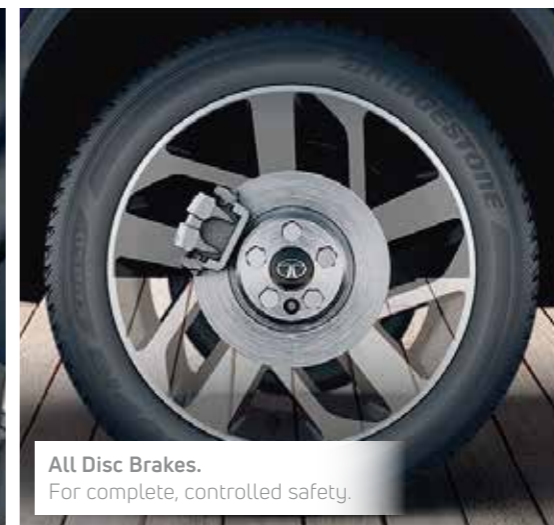

Electronic Parking Brake with Auto Hold.
The confidence to brake with ease across terrains.

Auto Dimming IRVM.
Glance back with clarity as you focus ahead.

All Disc Brakes.
For complete, controlled safety.