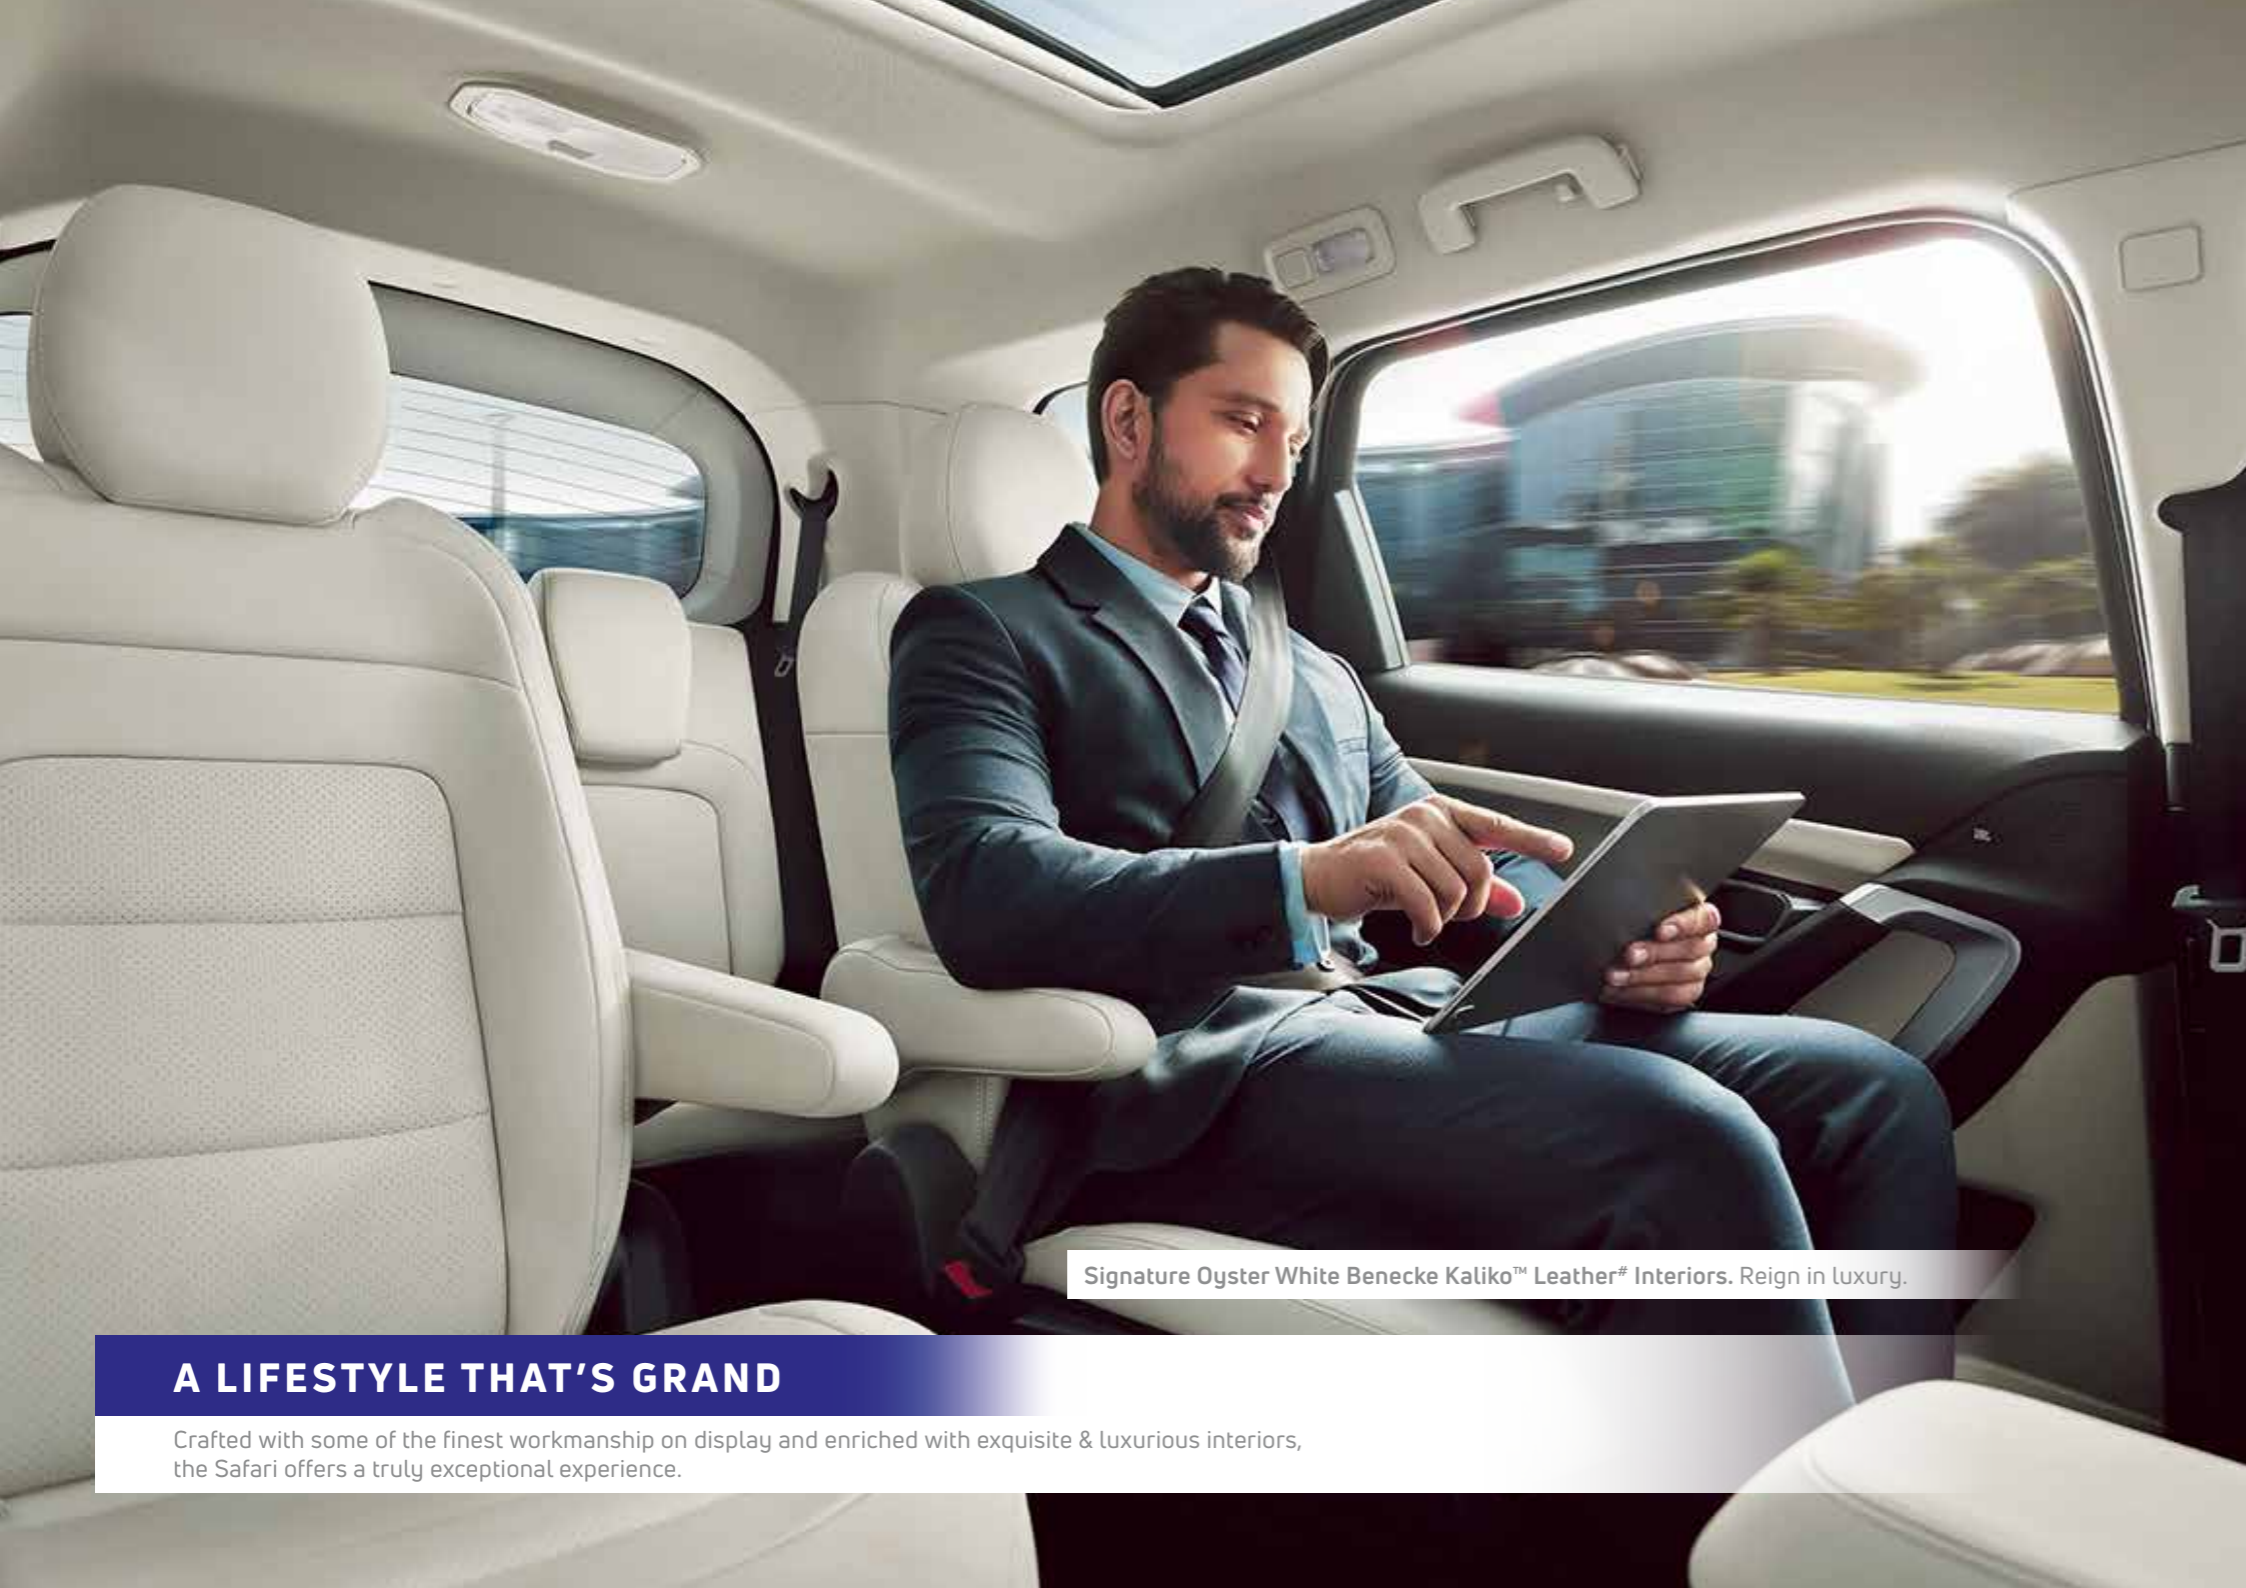

Signature Oyster White Benecke Kaliko™ Leather# Interiors. Reign in luxury.

A LIFESTYLE THAT'S GRAND

Crafted with some of the finest workmanship on display and enriched with exquisite & luxurious interiors, the Safari offers a truly exceptional experience.