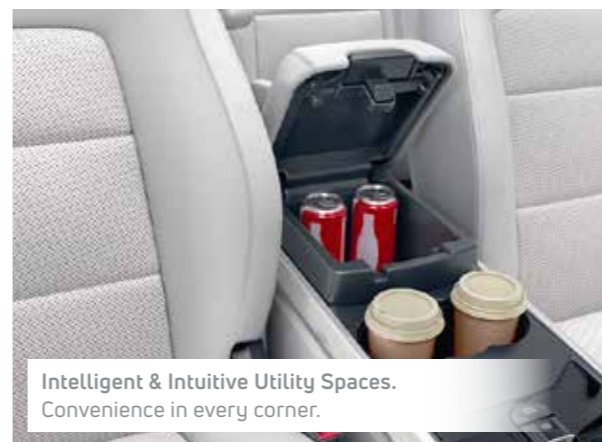

Alluring 3rd Row Seats. Indulgence for all.

3rd Row USB Mobile Charger.

3rd Row AC vents. Match your mood.

3rd Row Cup Holder.

More Luxury on the 3rd Row

Mobile Phone Holder | Reading Lamp | Magazine Pocket

Ambient Mood Lighting. Soothe your senses.

Intelligent & Intuitive Utility Spaces. Convenience in every corner.

Boss Mode. Stretch yourself with ease.

More of Grand Lifestyle

Reclining 2nd Row Seats | Cooled Glove Box | Fully Automatic Temperature Control (FATC) | 2nd Row Seats with 60:40 Split |