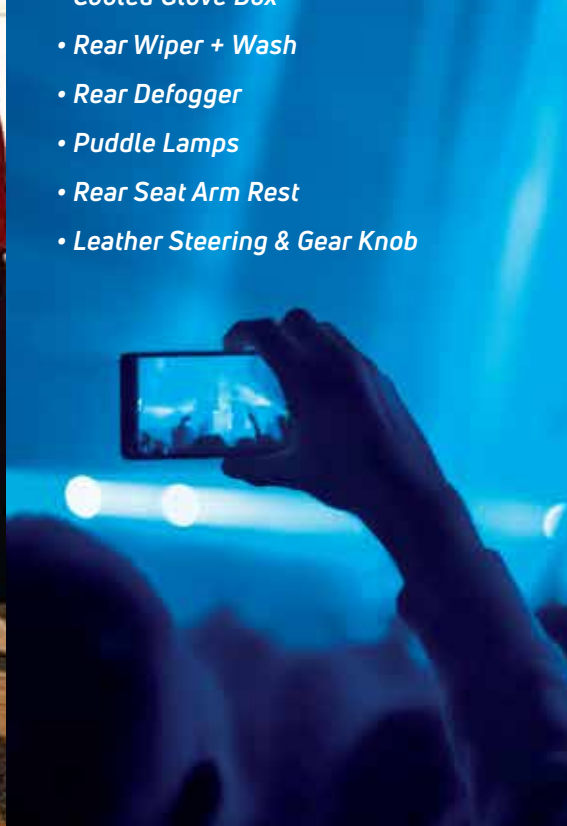

CREATIVE (MT / AMT)

Features

All Features Of Accomplished +

- Projector Headlamps
- LED DRLs
- R16 Diamond Cut Alloys
- Roof Rails
- 17.78cm TFT Instrument Cluster
- Auto Headlamps
- Rain Sensing Wipers
- Auto Folding ORVMs
- Fully Automatic Temperature Control
- Cooled Glove Box
- Rear Wiper + Wash
- Rear Defogger
- Puddle Lamps
- Rear Seat Arm Rest
- Leather Steering & Gear Knob