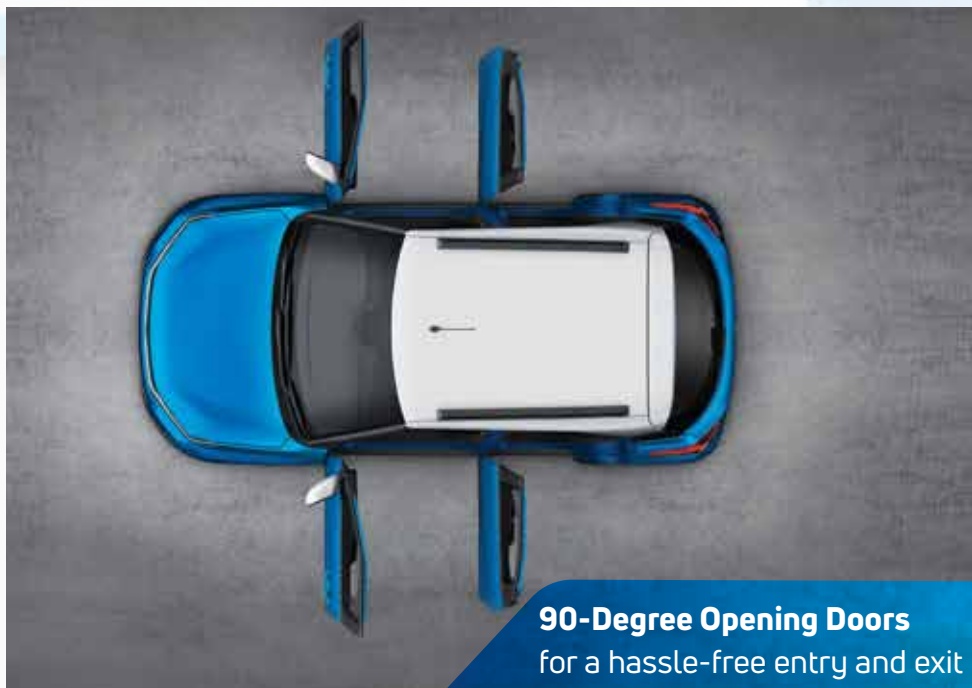

More Of Stylish Exteriors

Signature Humanity Line | Cladding On Doors | Wheel Arches & Sill Cladding | Dual Tone Contrast Roof