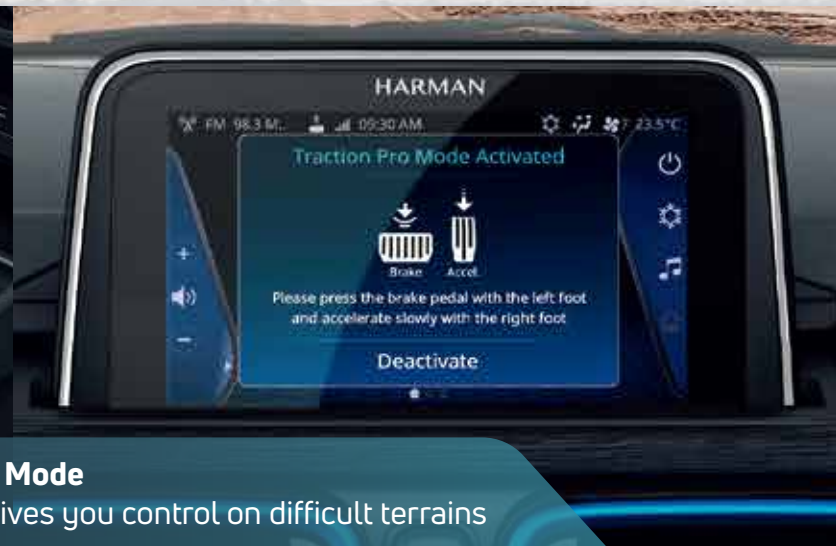

Cruise Control

for a relaxed highway drive

1.2 L Revotron Engine With DynaPro Technology

will make you love the SUVness of the Punch

5-speed AMT With Traction Pro Mode

is an industry-first feature that gives you control on difficult terrains

More Of Performance

ISS - Idle Stop Start | Eco & City Drive Modes

VIBES WITH YOUR LOVE FOR ENTERTAINMENT

The Punch loves to entertain, just like you, with state-of-the-art technology that keeps you connected.

Floating 17.78cm Touchscreen Infotainment by Harman™
with Android Auto™ and Apple CarPlay™

Steering Mounted Control
that has everything in one place

4 Speakers and 2 Tweeters
so that you can listen to your jam and do much more