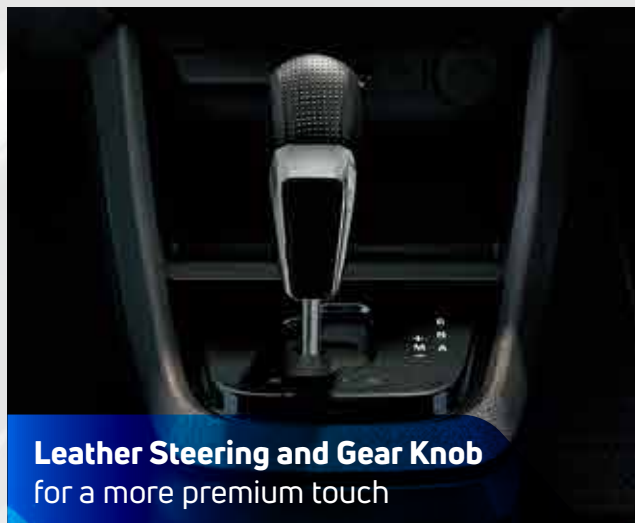

VIBES WITH YOUR SWAG

The Punch has a premium-looking stylish dashboard that makes the inside look as cool as it does outside.

Spacious Interiors & Rear Flat Floor
because nobody likes to feel cramped up