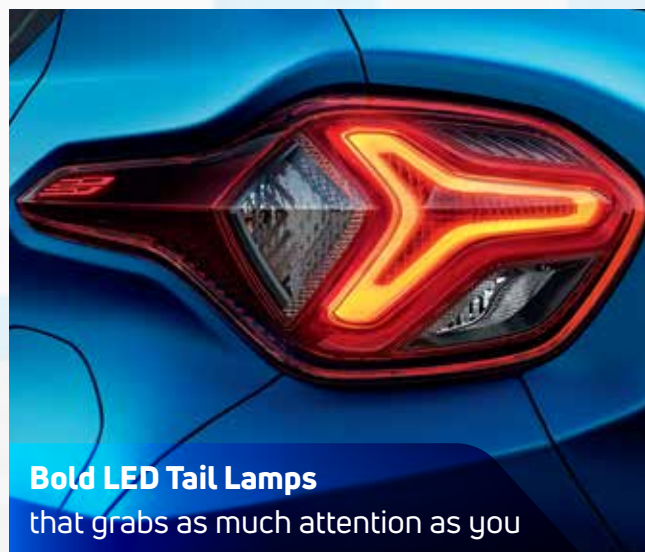

R16 Diamond Cut Alloy Wheels
that adds to the Punch's SUV stance

Bold LED Tail Lamps
that grabs as much attention as you