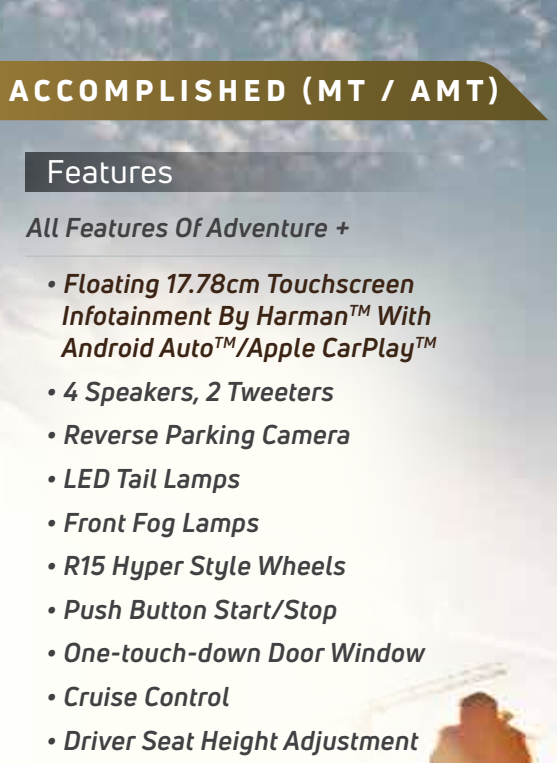

PURE (MT)

Features

- Dual Airbags
- ABS EBD
- RPAS
- ISOFIX Provision
- Central Locking With Key
- Brake Sway Control
- Front Power Windows
- Tilt Steering
- 90-Degree Door Opening
- Rear Flat Floor
- LED Indicators
- Black ODH
- Door, Wheel Arch & Sill Cladding

ADVENTURE (MT / AMT)

Features

All Features Of Pure +

- Floating 8.89cm Infotainment
- 4 Speakers
- Steering Mounted Control
- USB Charging Port
- ORVM With Electrical Adjustment
- All Power Windows
- Follow-me-home Headlamps
- Anti Glare IRVM
- Central Remote Locking With Flip Key
- Full Wheel Covers
- Body Coloured ORVM, ODH

ACCOMPLISHED (MT / AMT)

Features

All Features Of Adventure +

- Floating 17.78cm Touchscreen Infotainment By Harman™ With Android Auto™/Apple CarPlay™
- 4 Speakers, 2 Tweeters
- Reverse Parking Camera
- LED Tail Lamps
- Front Fog Lamps
- R15 Hyper Style Wheels
- Push Button Start/Stop
- One-touch-down Door Window
- Cruise Control
- Driver Seat Height Adjustment
- Traction Pro (AMT Only)
- IAC + ISS Technology

CREATIVE (MT / AMT)

Features

All Features Of Accomplished +

- Projector Headlamps
- LED DRLs
- R16 Diamond Cut Alloys
- Roof Rails
- 17.78cm TFT Instrument Cluster
- Auto Headlamps
- Rain Sensing Wipers
- Auto Folding ORVMs
- Fully Automatic Temperature Control
- Cooled Glove Box
- Rear Wiper + Wash
- Rear Defogger
- Puddle Lamps
- Rear Seat Arm Rest
- Leather Steering & Gear Knob